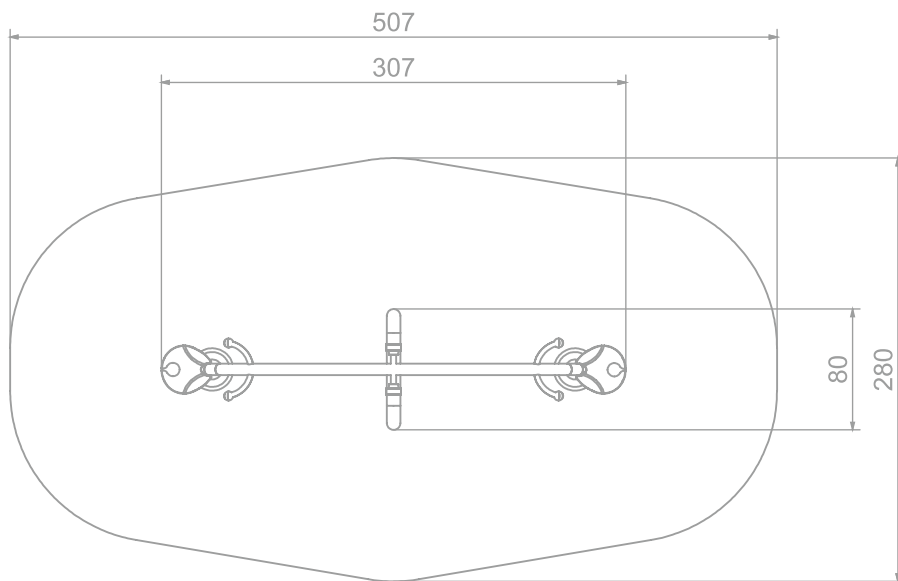

INFORMATION ABOUT THE PRODUCT

Dimensions	307 x 80 cm
Safety zone	507 x 280 cm
Free space	11,61 m ²
Overall height	124 cm
Free fall height	75 cm
Amount of users	2
Product complies with PN-EN 1176-1:2017-12	YES
Availability of spare parts	YES
Age range	3-12
According to PN-EN 1176-1:2017-12 norm, the product requires applying a safety surface according to the product's free fall height.	

SCALE 1:50

MATERIALS:

SOLID CONSTRUCTION
MADE OF STAINLESS STEEL
ASISI 304 TOTALLY

PLATES OF THE WALLS MADE
OF COLORFUL TRIPLE
LAYERED 15 MM HDPE
POLYETHYLENE

RUBBER BUMPER MADE OF
SOFT AND DURABLE EPDM
RUBBER

PLATES OF THE WALLS AND
PLATFORMS MADE OF
COLOURFUL 13 MM HPL