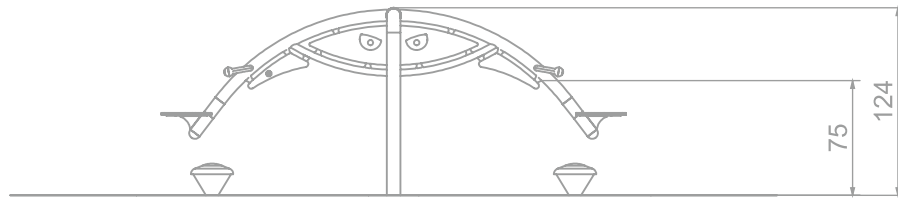

INFORMATION ABOUT THE PRODUCT

Dimensions	307 x 80 cm
Safety zone	507 x 280 cm
Free space	11,61 m ²
Overall height	124 cm
Free fall height	75 cm
Amount of users	2
Product complies with PN-EN 1176-1:2017-12	YES
Availability of spare parts	YES
Age range	3-12
According to PN-EN 1176-1:2017-12 norm, the product requires applying a safety surface according to the product's free fall height.	

SCALE 1:50

MATERIALS:

SOLID CONSTRUCTION
MADE OF STAINLESS STEEL
ASISI 304 TOTALLY

PLATES OF THE WALLS MADE
OF COLORFUL TRIPLE
LAYERED 15 MM HDPE
POLYETHYLENE

RUBBER BUMPER MADE OF
SOFT AND DURABLE EPDM
RUBBER

PLATES OF THE WALLS AND
PLATFORMS MADE OF
COLOURFUL 13 MM HPL